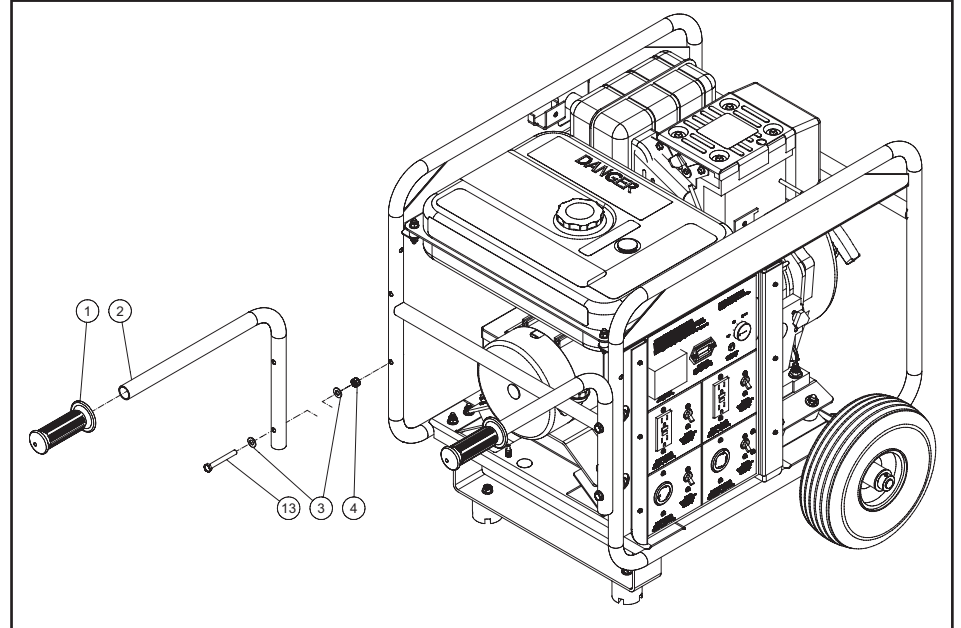

ASSEMBLY INSTRUCTIONS FOR AW-5740-0011 WHEEL KIT

(Fig. 1)

(Fig. 3)

(Fig. 2)

(Fig. 4)

PARTS LISTING FOR AW-5740-0011

ASSEMBLY FOR WHEELS AND HANDLES:

Use the following items for installation: Isolator (11), 1 1/4" Bolts (10), Locknut (4), Underbracket Assembly (12), 1" Bolts (9), 5/16" Washers (3), Collar/Shaft (8), Wheels (7), 5/8" Washers (6), Axle Assembly (5), 2 1/2" Bolts (13) and Handle Assembly (2).

1. Raise the generator off the work surface to allow clearance to mount the Wheel Kit onto the unit.

NOTE: Make sure the generator is stable and secure before installing the Wheel Kit.

2. Assemble the Isolators (11) to the Underbracket Assembly (12) using two Locknuts (4), two 5/16" Washers (3) and two 1 1/4" Bolts (10), tighten bolts securely. (See Fig. 1)
3. Using four Locknuts (4), eight 5/16" Washers (3), and four 1" Bolts (9) assemble the Underbracket Assembly (12) onto the alternator end of the generator. Tighten all bolts securely inside of rail. (See Fig. 1)
4. Fasten the Axle Assembly (5) to the engine end of the generator using four 1" Bolts (9), eight 5/16" Washers (3) and four Locknuts (4). Tighten all bolts securely. (See Fig. 2)
5. Using two Collars (8) and two 5/8" Washers (6) mount both Wheels (7) onto the generator. Make sure the axle is centered with the generator. (See Fig. 3)
6. Attach the Handle Assemblies (2) to the frame using four 2 1/2" Bolts (13), eight 5/16" Washers (3), and four Locknuts (4), tighten bolts. (See Fig. 4)

AW-5740-0011-092420-ATL

AW-5740-0011 WHEEL KIT

ITEM	DESCRIPTION	Mi-T-M #	QTY	ITEM	DESCRIPTION	Mi-T-M #	QTY
1	HANDLE GRIP	7-0167	2	8	COLLAR	33-0351	2
2	HANDLE ASSEMBLY	7-0188A18	2	9	BOLT	27-0067	8
3	WASHER	28-0003	26	10	BOLT	27-0068	2
4	LOCKNUT	30-0157	14	11	ISOLATOR	14-0008	2
5	AXLE	20-1109A18	1	12	UNDERBRACKET	20-1108A18	1
6	WASHER	28-0008	2	13	BOLT	27-0073	4
7	WHEEL	14-0162	2				