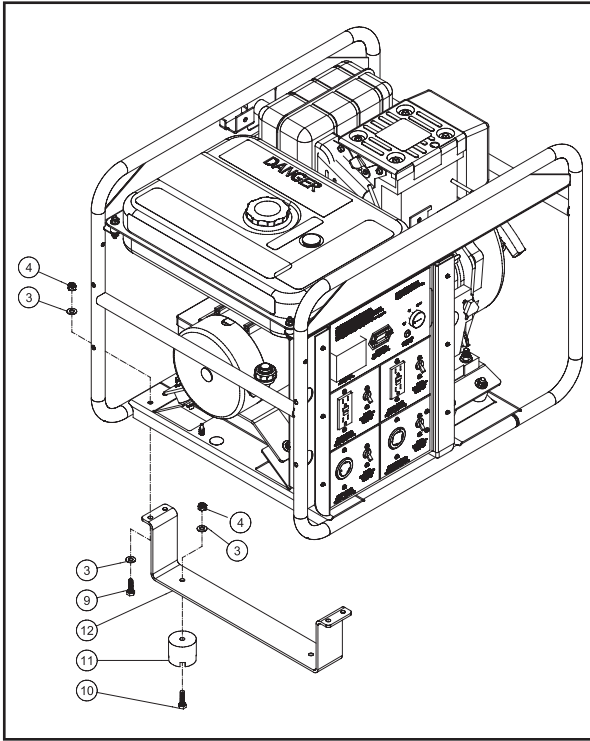

ASSEMBLY INSTRUCTIONS FOR AW-5740-0011 WHEEL KIT

(Fig. 1)

(Fig. 3)

(Fig. 2)

(Fig. 4)

PARTS LISTING FOR AW-5740-0011

ASSEMBLY FOR WHEELS AND HANDLES:

Use the following items for installation: Isolator (11), 1 1/4" Bolts (10), Locknut (4), Underbracket Assembly (12), 1" Bolts (9), 5/16" Washers (3), Collar/Shaft (8), Wheels (7), 5/8" Washers (6), Axle Assembly (5), 2 1/2" Bolts (13) and Handle Assembly (2).

1. Raise the generator off the work surface to allow clearance to mount the Wheel Kit onto the unit.

NOTE: Make sure the generator is stable and secure before installing the Wheel Kit.

2. Assemble the Isolators (11) to the Underbracket Assembly (12) using two Locknuts (4), two 5/16" Washers (3) and two 1 1/4" Bolts (10), tighten bolts securely. (See Fig. 1)
3. Using four Locknuts (4), eight 5/16" Washers (3), and four 1" Bolts (9) assemble the Underbracket Assembly (12) onto the alternator end of the generator. Tighten all bolts securely inside of rail. (See Fig. 1)
4. Fasten the Axle Assembly (5) to the engine end of the generator using four 1" Bolts (9), eight 5/16" Washers (3) and four Locknuts (4). Tighten all bolts securely. (See Fig. 2)
5. Using two Collars (8) and two 5/8" Washers (6) mount both Wheels (7) onto the generator. Make sure the axle is centered with the generator. (See Fig. 3)
6. Attach the Handle Assemblies (2) to the frame using four 2 1/2" Bolts (13), eight 5/16" Washers (3), and four Locknuts (4), tighten bolts. (See Fig. 4)

AW-5740-0011-092420-ATL

AW-5740-0011 WHEEL KIT

ITEM	DESCRIPTION	Mi-T-M #	QTY	ITEM	DESCRIPTION	Mi-T-M #	QTY
1	HANDLE GRIP	7-0167	2	8	COLLAR	33-0351	2
2	HANDLE ASSEMBLY	7-0188A18	2	9	BOLT	27-0067	8
3	WASHER	28-0003	26	10	BOLT	27-0068	2
4	LOCKNUT	30-0157	14	11	ISOLATOR	14-0008	2
5	AXLE	20-1109A18	1	12	UNDERBRACKET	20-1108A18	1
6	WASHER	28-0008	2	13	BOLT	27-0073	4
7	WHEEL	14-0162	2				