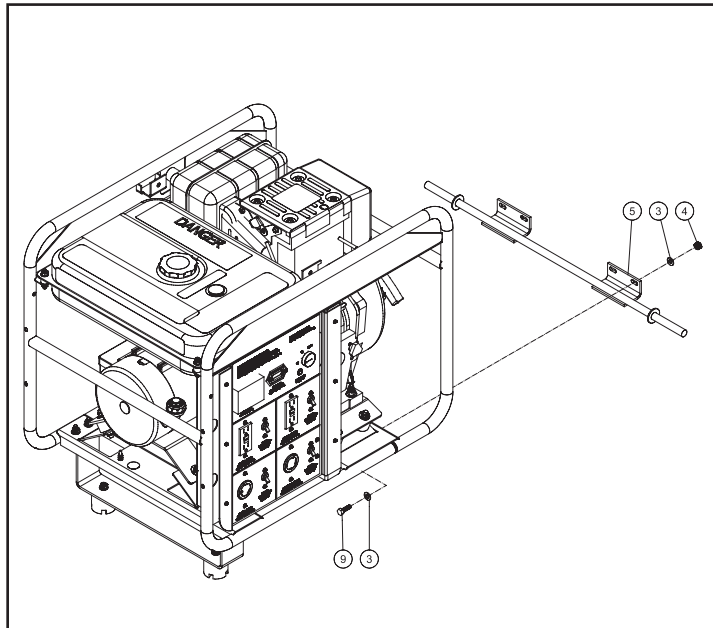

ASSEMBLY INSTRUCTIONS FOR AW-5740-0011 WHEEL KIT

(Fig. 1)

(Fig. 3)

(Fig. 2)

(Fig. 4)

PARTS LISTING FOR AW-5740-0011

ASSEMBLY FOR WHEELS AND HANDLES:

Use the following items for installation: Isolator (11), 1 1/4" Bolts (10), Locknut (4), Underbracket Assembly (12), 1" Bolts (9), 5/16" Washers (3), Collar/Shaft (8), Wheels (7), 5/8" Washers (6), Axle Assembly (5), 2 1/2" Bolts (13) and Handle Assembly (2).

1. Raise the generator off the work surface to allow clearance to mount the Wheel Kit onto the unit.

NOTE: Make sure the generator is stable and secure before installing the Wheel Kit.

2. Assemble the Isolators (11) to the Underbracket Assembly (12) using two Locknuts (4), two 5/16" Washers (3) and two 1 1/4" Bolts (10), tighten bolts securely. (See Fig. 1)
3. Using four Locknuts (4), eight 5/16" Washers (3), and four 1" Bolts (9) assemble the Underbracket Assembly (12) onto the alternator end of the generator. Tighten all bolts securely inside of rail. (See Fig. 1)
4. Fasten the Axle Assembly (5) to the engine end of the generator using four 1" Bolts (9), eight 5/16" Washers (3) and four Locknuts (4). Tighten all bolts securely. (See Fig. 2)
5. Using two Collars (8) and two 5/8" Washers (6) mount both Wheels (7) onto the generator. Make sure the axle is centered with the generator. (See Fig. 3)
6. Attach the Handle Assemblies (2) to the frame using four 2 1/2" Bolts (13), eight 5/16" Washers (3), and four Locknuts (4), tighten bolts. (See Fig. 4)

AW-5740-0011-092420-ATL

AW-5740-0011 WHEEL KIT

ITEM	DESCRIPTION	Mi-T-M #	QTY	ITEM	DESCRIPTION	Mi-T-M #	QTY
1	HANDLE GRIP	7-0167	2	8	COLLAR	33-0351	2
2	HANDLE ASSEMBLY	7-0188A18	2	9	BOLT	27-0067	8
3	WASHER	28-0003	26	10	BOLT	27-0068	2
4	LOCKNUT	30-0157	14	11	ISOLATOR	14-0008	2
5	AXLE	20-1109A18	1	12	UNDERBRACKET	20-1108A18	1
6	WASHER	28-0008	2	13	BOLT	27-0073	4
7	WHEEL	14-0162	2				