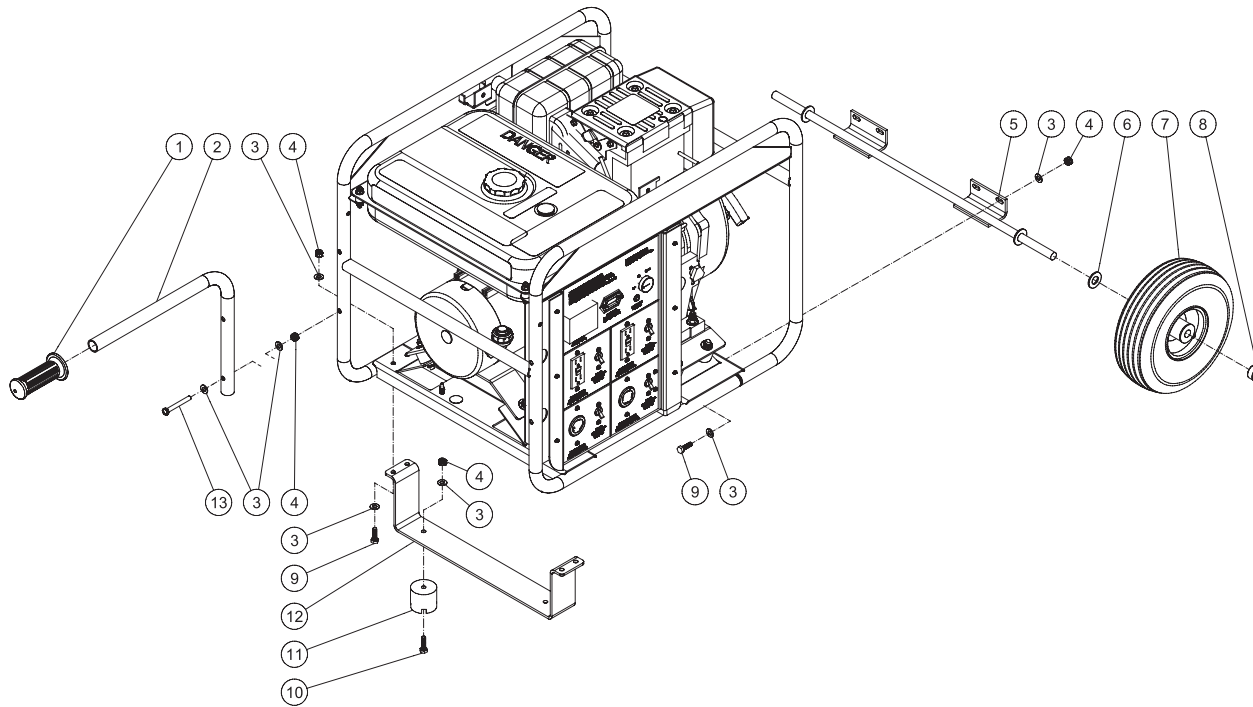

ASSEMBLY INSTRUCTIONS FOR AW-5740-0011 WHEEL KIT

(Fig. 1)

(Fig. 3)

(Fig. 2)

(Fig. 4)

PARTS LISTING FOR AW-5740-0011

ASSEMBLY FOR WHEELS AND HANDLES:

Use the following items for installation: Isolator (11), 1 1/4" Bolts (10), Locknut (4), Underbracket Assembly (12), 1" Bolts (9), 5/16" Washers (3), Collar/Shaft (8), Wheels (7), 5/8" Washers (6), Axle Assembly (5), 2 1/2" Bolts (13) and Handle Assembly (2).

1. Raise the generator off the work surface to allow clearance to mount the Wheel Kit onto the unit.

NOTE: Make sure the generator is stable and secure before installing the Wheel Kit.

2. Assemble the Isolators (11) to the Underbracket Assembly (12) using two Locknuts (4), two 5/16" Washers (3) and two 1 1/4" Bolts (10), tighten bolts securely. (See Fig. 1)
3. Using four Locknuts (4), eight 5/16" Washers (3), and four 1" Bolts (9) assemble the Underbracket Assembly (12) onto the alternator end of the generator. Tighten all bolts securely inside of rail. (See Fig. 1)
4. Fasten the Axle Assembly (5) to the engine end of the generator using four 1" Bolts (9), eight 5/16" Washers (3) and four Locknuts (4). Tighten all bolts securely. (See Fig. 2)
5. Using two Collars (8) and two 5/8" Washers (6) mount both Wheels (7) onto the generator. Make sure the axle is centered with the generator. (See Fig. 3)
6. Attach the Handle Assemblies (2) to the frame using four 2 1/2" Bolts (13), eight 5/16" Washers (3), and four Locknuts (4), tighten bolts. (See Fig. 4)

AW-5740-0011-092420-ATL

AW-5740-0011 WHEEL KIT

ITEM	DESCRIPTION	Mi-T-M #	QTY	ITEM	DESCRIPTION	Mi-T-M #	QTY
1	HANDLE GRIP	7-0167	2	8	COLLAR	33-0351	2
2	HANDLE ASSEMBLY	7-0188A18	2	9	BOLT	27-0067	8
3	WASHER	28-0003	26	10	BOLT	27-0068	2
4	LOCKNUT	30-0157	14	11	ISOLATOR	14-0008	2
5	AXLE	20-1109A18	1	12	UNDERBRACKET	20-1108A18	1
6	WASHER	28-0008	2	13	BOLT	27-0073	4
7	WHEEL	14-0162	2				