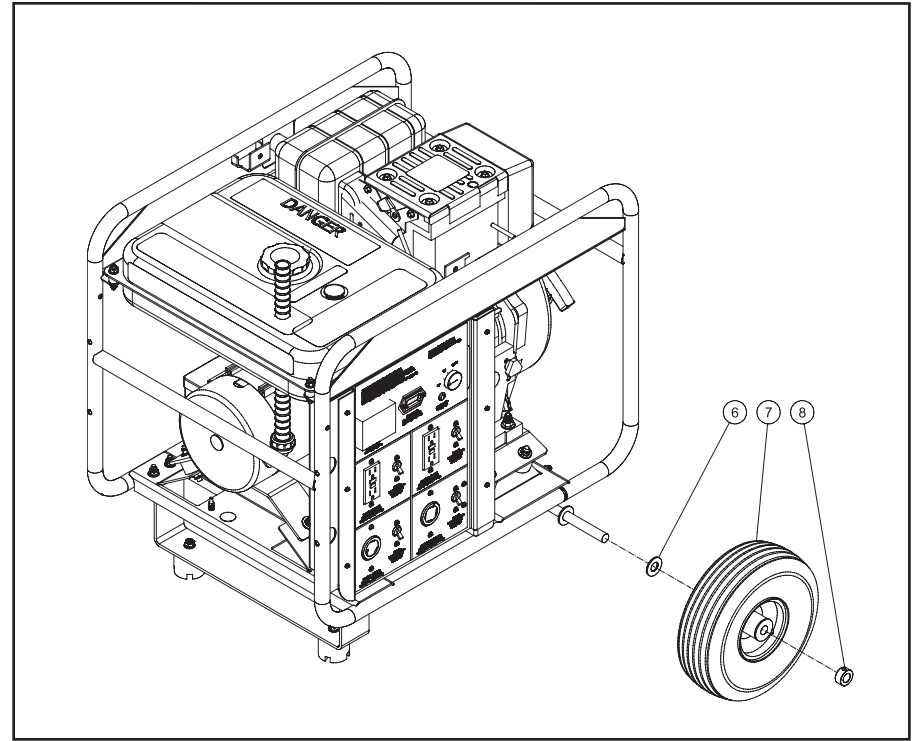

ASSEMBLY INSTRUCTIONS FOR AW-5740-0011 WHEEL KIT

(Fig. 1)

(Fig. 3)

(Fig. 2)

(Fig. 4)

PARTS LISTING FOR AW-5740-0011

ASSEMBLY FOR WHEELS AND HANDLES:

Use the following items for installation: Isolator (11), 1 1/4" Bolts (10), Locknut (4), Underbracket Assembly (12), 1" Bolts (9), 5/16" Washers (3), Collar/Shaft (8), Wheels (7), 5/8" Washers (6), Axle Assembly (5), 2 1/2" Bolts (13) and Handle Assembly (2).

1. Raise the generator off the work surface to allow clearance to mount the Wheel Kit onto the unit.

NOTE: Make sure the generator is stable and secure before installing the Wheel Kit.

2. Assemble the Isolators (11) to the Underbracket Assembly (12) using two Locknuts (4), two 5/16" Washers (3) and two 1 1/4" Bolts (10), tighten bolts securely. (See Fig. 1)
3. Using four Locknuts (4), eight 5/16" Washers (3), and four 1" Bolts (9) assemble the Underbracket Assembly (12) onto the alternator end of the generator. Tighten all bolts securely inside of rail. (See Fig. 1)
4. Fasten the Axle Assembly (5) to the engine end of the generator using four 1" Bolts (9), eight 5/16" Washers (3) and four Locknuts (4). Tighten all bolts securely. (See Fig. 2)
5. Using two Collars (8) and two 5/8" Washers (6) mount both Wheels (7) onto the generator. Make sure the axle is centered with the generator. (See Fig. 3)
6. Attach the Handle Assemblies (2) to the frame using four 2 1/2" Bolts (13), eight 5/16" Washers (3), and four Locknuts (4), tighten bolts. (See Fig. 4)

AW-5740-0011-092420-ATL

AW-5740-0011 WHEEL KIT

ITEM	DESCRIPTION	Mi-T-M #	QTY	ITEM	DESCRIPTION	Mi-T-M #	QTY
1	HANDLE GRIP	7-0167	2	8	COLLAR	33-0351	2
2	HANDLE ASSEMBLY	7-0188A18	2	9	BOLT	27-0067	8
3	WASHER	28-0003	26	10	BOLT	27-0068	2
4	LOCKNUT	30-0157	14	11	ISOLATOR	14-0008	2
5	AXLE	20-1109A18	1	12	UNDERBRACKET	20-1108A18	1
6	WASHER	28-0008	2	13	BOLT	27-0073	4
7	WHEEL	14-0162	2				